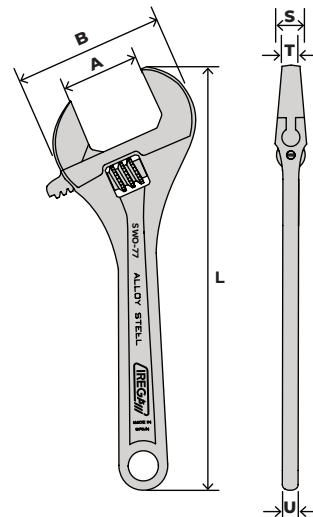

# SUPER WIDE OPENING ADJUSTABLE WRENCH IG77SWO-08

### DESCRIPTION

The Irega Model SWO 77 Super Wide Opening Adjustable Wrench is a game-changer in the world of tools. Its super wide opening jaw, a whopping 62% wider than standard adjustable wrenches of similar size (8 inches), provides exceptional versatility. What's more, it's remarkably lightweight, weighing in at 50% less than conventional 12-inch wrenches with smaller openings. Its design ensures effortless maneuverability, making it the perfect choice for confined spaces and compact areas. This high-performance universal tool is indispensable for tasks like plumbing, heating, air conditioning, refrigeration, and maintenance. Crafted in Spain to the highest standards, it comes blister packed and is backed by a guarantee against any defects.

### FEATURES

- Super Wide Opening Jaw: 62% wider than 8" standard wrenches.
- Lighter Weight: 50% lighter than 12" wrenches with smaller openings.
- Great Manoeuvrability: Perfect for confined spaces.
- Special Design: Enables torque/counter-torque in compact areas.
- Ideal for Plumbing, HVAC, Maintenance etc.
- 100% made in Spain, ensuring premium quality.
- Blister packed.

**BARCODE:** 8410295302086

**LENGTH (L):** 211mm (8")

**OPENING (A):** 39mm (1-1/2")

**WIDTH (B):** 76mm

**DEPTH 1 (S):** 14mm

**DEPTH 2 (T):** 6.9mm

**DEPTH 3 (U):** 10mm

**WEIGHT:** 315g