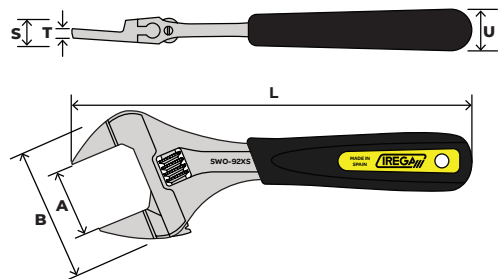

PRODUCT INFO

XTRA SLIM SUPER WIDE JAW ADJUSTABLE WRENCH MOD. SWO 92XS

DESCRIPTION

Experience unparalleled accessibility with the Irega Xtra Slim Super Wide Opening Adjustable Wrench. Its innovative Xtra Slim jaw design, up to 50% thinner than conventional wrenches, delivers greater maneuverability. The reduced thickness spans the full length of the jaws, ensuring the utmost accessibility. Crafted from robust Chrome Vanadium Steel, the wrench offers enduring performance. The ErgoTop ergonomic grip, situated above a full handle, is both comfortable and replaceable. Boasting a non-protruding jaw shank at maximum opening, it excels in plumbing, heating, air conditioning, refrigeration, and maintenance tasks. The 6" variant presents a remarkable 34mm opening, 78% wider than comparable wrenches, and weighs a mere 200g. The 8" version showcases a 39mm opening, 62% wider, with a weight of just 335g. Securely blister packed, this high-performance universal tool redefines accessibility and efficiency. IREGA 100% Quality assured.

SKU	BARCODE	LENGTH (L)	OPENING (A)	WIDTH (B)	DEPTH 1 (S)	DEPTH 2 (T)	DEPTH 3 (U)	WEIGHT
IG92XS-06	8410295305117	176mm (6")	34mm (1-3/8")	65mm	14mm	4.5mm	18mm	200g
IG92XS-08	8410295305124	216mm (8")	39mm (1-1/2")	73mm	14mm	4.5mm	21mm	335g