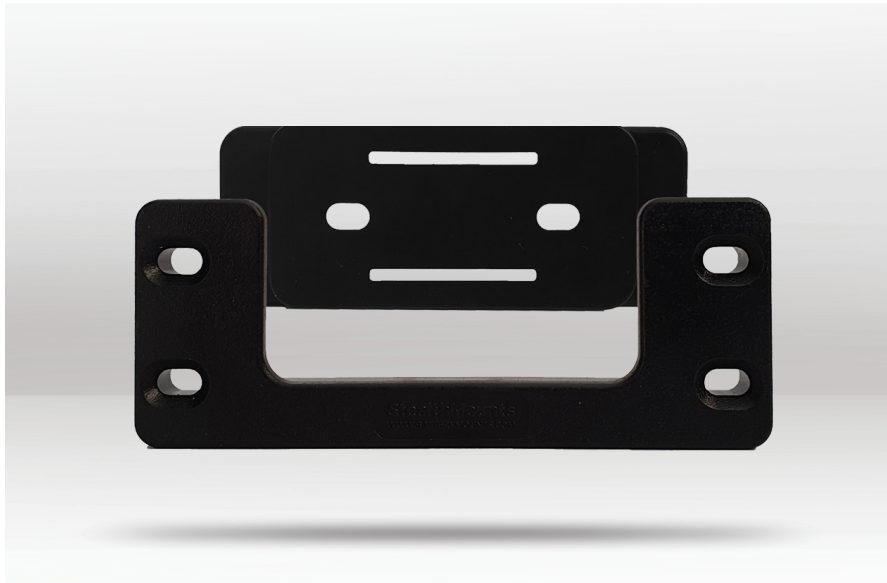

# CLEAT 'N' FEET MOUNTING SYSTEM

### DESCRIPTION

StealthMounts Mounting System is comprised of 4 Mounting Cleat and 4 Mounting Feet. Cleat 'n' Feet can be used to mount anything to a wall or shelf. The Mounting Feet fit securely into our Mounting Cleats creating a Mounting System. Mount any type or brand of storage box, panel or charging station. Our Mounting System is also compatible with the Milwaukee Packout system. Injection moulded in the United Kingdom using ABS plastic with countersunk screw holes to allow for firm mounting. StealthMounts Cleat 'n' Feet is the best way to open up hundreds of new storage and transport options.

### FEATURES

- Efficient and easy to install mounting system
- Compatible with the Milwaukee Packout system
- Maximise workshop and van space
- Versatile
- Made in Great Britain
- Injection Moulded with strong ABS plastic

**BARCODE:** 728488326015

**CLEATS SIZE:** 102 x 40 x 11mm

**FEET SIZE:** 76 x 30 x 12mm

**COLOUR:** Black

**QUANTITY:** 4 pack

**PACKAGING:** 110 x 102 x 50mm