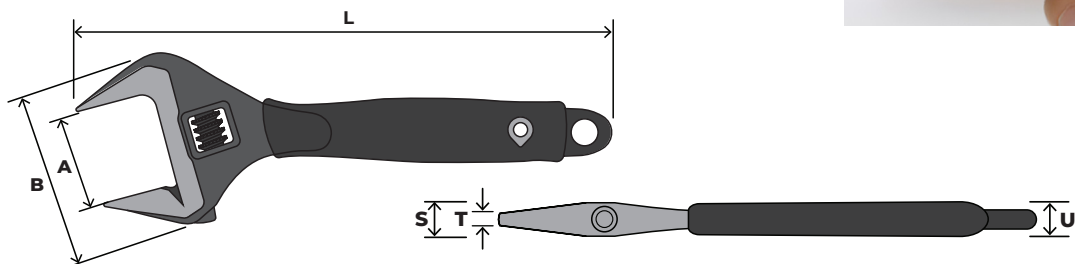

PRODUCT INFO

SLIMLINE ADJUSTABLE WRENCH

DESCRIPTION

The Plumtool Slimline Wrenches are a must-have for professionals tackling jobs in tight spaces. Designed with slimline jaws, they easily access confined areas while maintaining exceptional strength. The jaw adjustment mechanism spins the right way, ensuring quick and precise sizing. With an impressively wide opening, these wrenches handle a range of tasks with incredible versatility. As a genuine Plumtool product, they offer trusted quality and durability, making them an essential addition to any toolbox. Perfect for precision and reliability.

SKU	BARCODE	LENGTH (L)	OPENING (A)	WIDTH (B)	DEPTH 1 (S)	DEPTH 2 (T)	DEPTH 3 (U)	WEIGHT
PT1803	9348099000213	100mm	18mm	tbd	tbd	tbd	tbd	tbd
PT1817	9348099000244	150mm	34mm	tbd	tbd	tbd	tbd	tbd
PT1809	9348099000220	200mm	38mm	tbd	tbd	tbd	tbd	tbd
PT1814	9348099000237	250mm	50mm	tbd	tbd	tbd	tbd	tbd