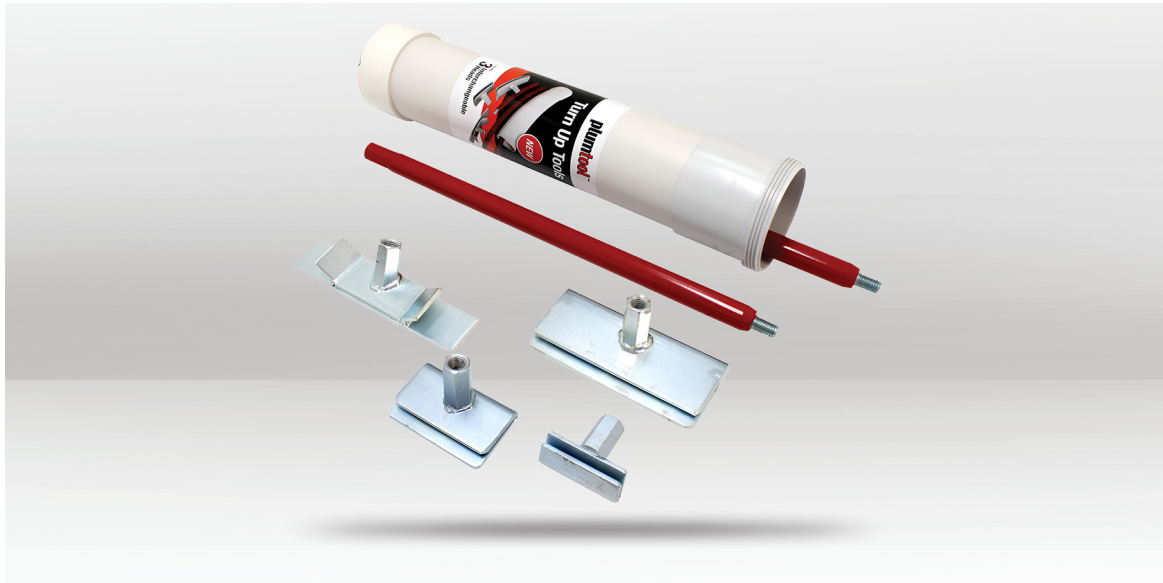

PRODUCT INFO

TURN UP TOOL KIT

PT1754

DESCRIPTION

The Plumtool Turn Up Tool 6 Piece Kit is a versatile and essential set for any handyman. This kit includes four interchangeable heads that can tackle various tasks with ease. Along with the heads, you'll find two 550mm handles, providing flexibility and comfort during use. The kit also features turn up and turn down attachments specifically designed for tray decks, measuring 168mm in width, and 5 rib sheets, measuring 106mm in width. To keep everything organized and protected, the kit comes in a sturdy PVC storage container. With this comprehensive kit, you'll have the right tools at your fingertips for any turn up or turn down job.

CONTAINS

- 4 Interchangeable Heads:
 - Turn up attachment for tray decks (168mm)
 - Turn down attachment for tray decks (168mm)
 - Turn up attachment for 5 rib sheets (106mm)
 - Turn down attachment for 5 rib sheets (106mm)
- 2 x 550mm handles
- Sturdy PVC storage container

BARCODE: 9348099000183

HANDLE LENGTHS: 550mm

ATTACHMENT WIDTH: 168mm & 106mm

COMPONENTS: 6 piece

WEIGHT: 1.9kg