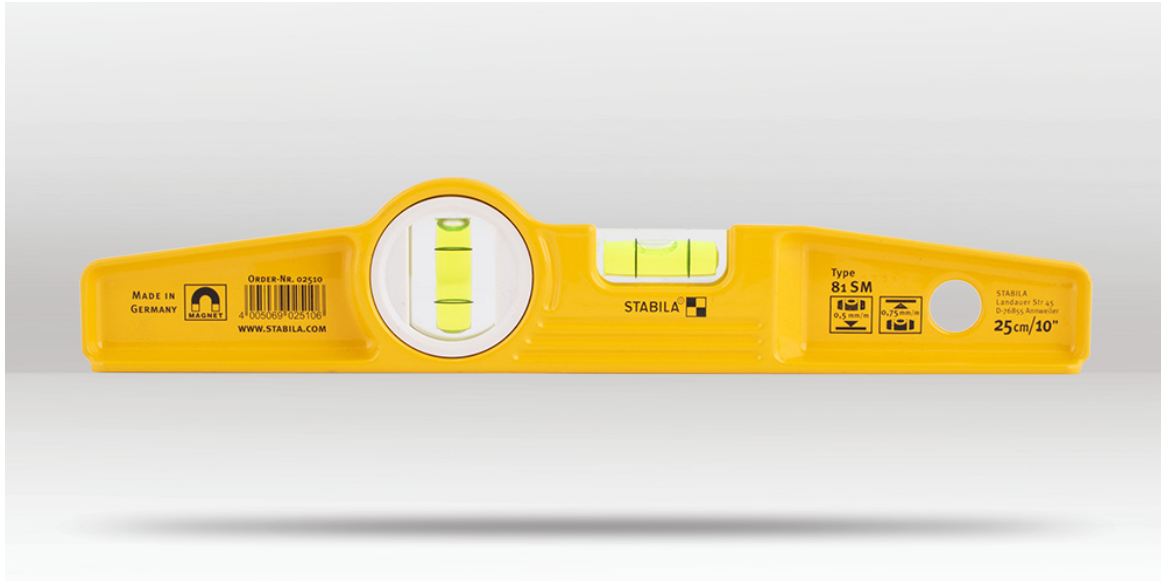

PRODUCT INFO

MAGNETIC ALUMINUM TORPEDO LEVEL

SB81SM-250

DESCRIPTION

This compact, bevelled shaped level has a die-cast aluminum body, making it one of the sturdiest levels that STABILA makes. Ideally suited for applications in cramped conditions, it features a slender, trapezoidal profile shape for an optimum, easy grip. The 81 SM Torpedo has a rare-earth magnet system with strong holding power, allowing you to work hands-free when aligning and levelling on steel frame structures. The vial is precisely aligned with the milled measuring surface and locked together, ensuring years of accurate levelling. Easy to clean, its electrostatic powder coating helps remove dirt effortlessly.

FEATURES

- Compact, tough cast aluminium profile.
- Slender, trapezoidal shape for easy grip.
- Strong magnet system for hands-free operation.
- Ideal for cramped conditions.
- Easy to clean due to its electrostatic powder coating.
- Precision-milled measuring surface ensures no discoloration.
- STABILA installation technology for long-term accuracy.
- Includes 1 horizontal vial, 1 vertical vial, 1 milled measuring surface, and rare-earth magnet system.

BARCODE: 4005069025106

LENGTH: 250mm (10")

WIDTH: 48mm

DEPTH: 20mm

VIALS: 2

COLOUR: Yellow

MATERIAL: Aluminium

MAGNETIC: Yes

ACCURACY:

Normal Position: 0.5 mm/m

Reverse Position: 0.75 mm/m

WEIGHT: 218g