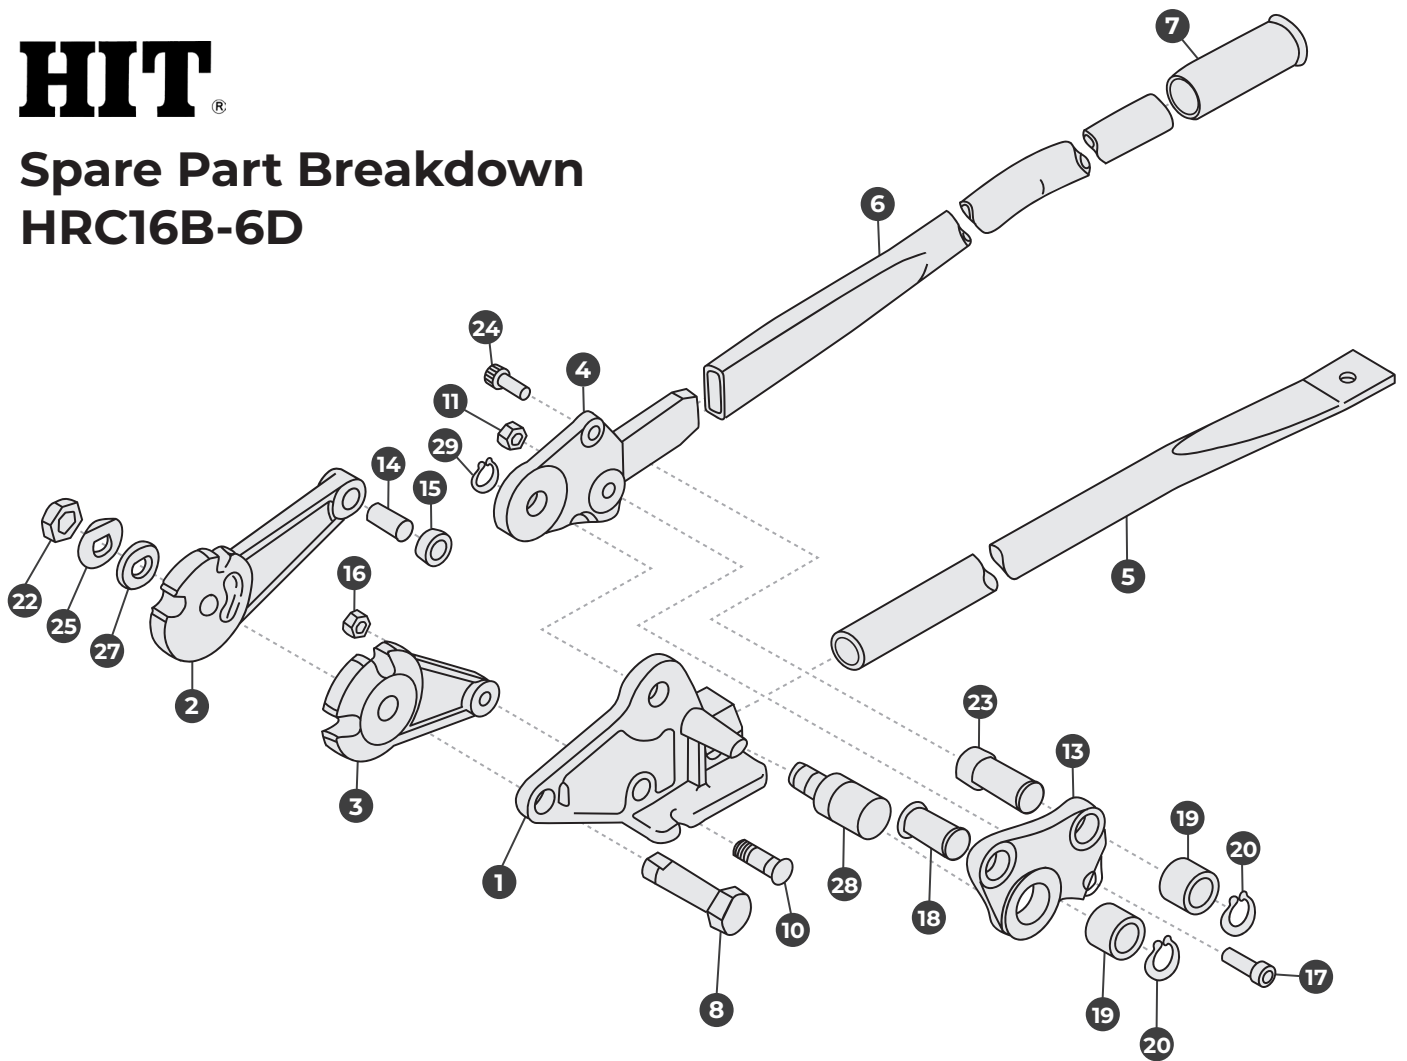

HIT[®]

Spare Part Breakdown HRC16B-6D

Part Number	Description	Product Code
1	Main base	
2	Large Jaw	HTXRCB-02
3	Small Jaw	HTXRCB-03
4	Upper base	
5	Pipe lower	
6	Pipe upper	
7	Rubber g-rip	
8	Bolt center	HTXRCB-08
10	Bolt to knife	HTXRCB-10
11	Nut to #17	HTXRCB-11
13	Roller body	
14	Pin	HTXRCB-14
15	Roller	HTXRCB-15
16	Nut to #10	HTXRCB-16
17	Cape Screw	
18	Roller Pin	
19	Bender roller	HTXRCB-19
20	Snap Ring	HTXRCB-20
22	Nut to #8	HTXRCB-22
23	Roller pin	
24	Cape Screw	
25	Lock washer to #8	HTXRCB-25/27
27	Washer to #8	HTXRCB-25/27
28	Handle pin	
29	Snap Ring	

HTXRCB-JAWSET
Jaw Set