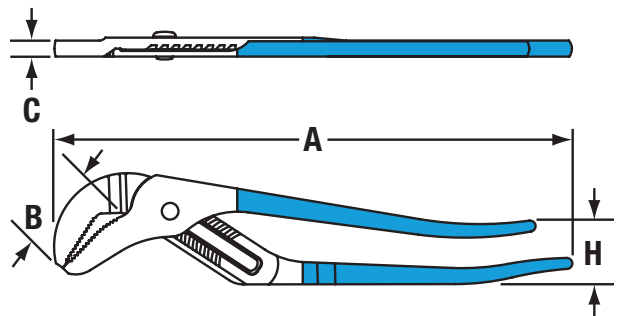

# STRAIGHT JAW TONGUE & GROOVE PLIERS SET

### DESCRIPTION

The Channellock Straight Jaw Tongue & Groove Pliers 3-piece set is an essential toolkit addition, perfect for both DIY enthusiasts and professionals. These durable pliers feature a Permalock fastener that prevents nut and bolt failure, while the patented reinforcing edge reduces the risk of stress breakage. The right-angle, laser-hardened teeth provide superior grip that lasts, and the undercut tongue and groove design ensures a secure hold without slipping. Made from high-carbon steel, they offer excellent performance and are coated for rust resistance. The signature Channellock blue grips ensure comfort during extended use. Ideal for any job around the house or garage.

### CONTENTS:

CODE	DESCRIPTION	OVERALL LENGTH (A)	JAW LENGTH (B)	JOINT THICKNESS (C)	HANDLE SPAN (H)	JAW CAPACITY	NO. OF ADJUSTMENTS
CH426G	Straight Jaw T&G Plier	165mm	21mm	12mm	43mm	22mm	5
CH420G	Straight Jaw T&G Plier	241mm	28mm	12mm	40mm	38mm	5
CH440G	Straight Jaw T&G Plier	305mm	38mm	13mm	46mm	57mm	7