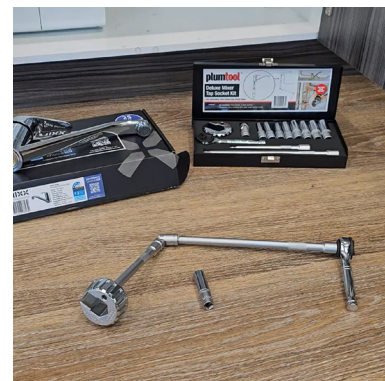

### DESCRIPTION

This Deluxe Mixer Tap Socket Set is a genuine Plumtool product that will help you save time and money when installing and replacing mixer taps. When it comes to reaching difficult-to-reach nuts on mixer taps, this set has all the tools you need. This set comes with a steel case that keeps everything together and organized.

### FEATURES

- For reaching difficult-to-access nuts on mixer taps.
- For installing and replacing mixer taps.
- Saves you time and money.
- Steel case keeps everything together.

### CONTENTS

- 1 x Palm Wrench
- 8 x 63mm Deep Sockets (8, 9, 10, 11, 12, 13, 14, 15mm)
- 2 x Extension Bars (150mm and 250mm)
- 1 x Universal Joint
- 1 x Palm Sized Ratchet Handle

**BARCODE:** 9348099000930