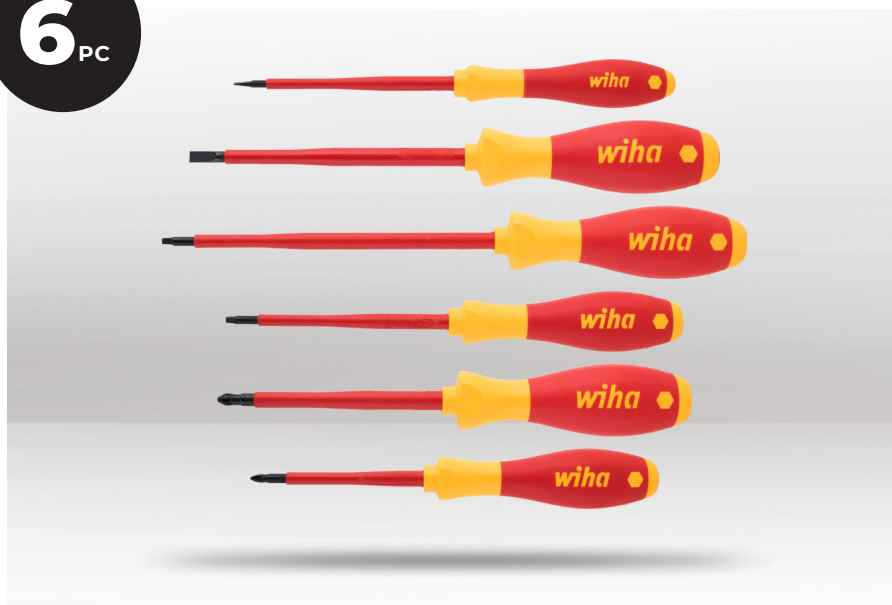

PRODUCT INFO

SOFTFINISH® ELECTRIC SCREWDRIVER SET

WI31062

6 PC

DESCRIPTION

The Wiha SoftFinish® Electric Screwdriver 6pc set is a versatile and indispensable tool for professionals and DIY enthusiasts alike. This comprehensive set includes 2 screwdrivers each of Slotted, PoziDriv, and Square types, ensuring you have the right tool for any job. What sets these screwdrivers apart is their innovative design, featuring the unique Wiha handle-length concept for superior torque and control. Moreover, the patented SoftFinish® handle minimizes strain on your hands and muscles, endorsed by health professionals for its ergonomic benefits. Safety is paramount, with each tool individually tested for insulation up to 1,000 V AC, guaranteeing protection while you work.

TIP TYPE	TIP SIZE	BLADE LENGTH	OVERALL LENGTH	HANDLE WIDTH	WEIGHT
Slotted	3.5mm	100mm	204mm	23mm	35g
Slotted	5.5mm	125mm	243mm	36mm	71g
PoziDriv	PZ1	80mm	191mm	30mm	56g
PoziDriv	PZ2	100mm	218mm	36mm	97g
Square	SQ1	100mm	211mm	30mm	57g
Square	SQ2	150mm	268mm	36mm	92g

BARCODE: 4010995420567

QUANTITY: 6 piece set

HEIGHT: 350mm

WIDTH: 240mm

DEPTH: 45mm

OVERALL WEIGHT: 614g