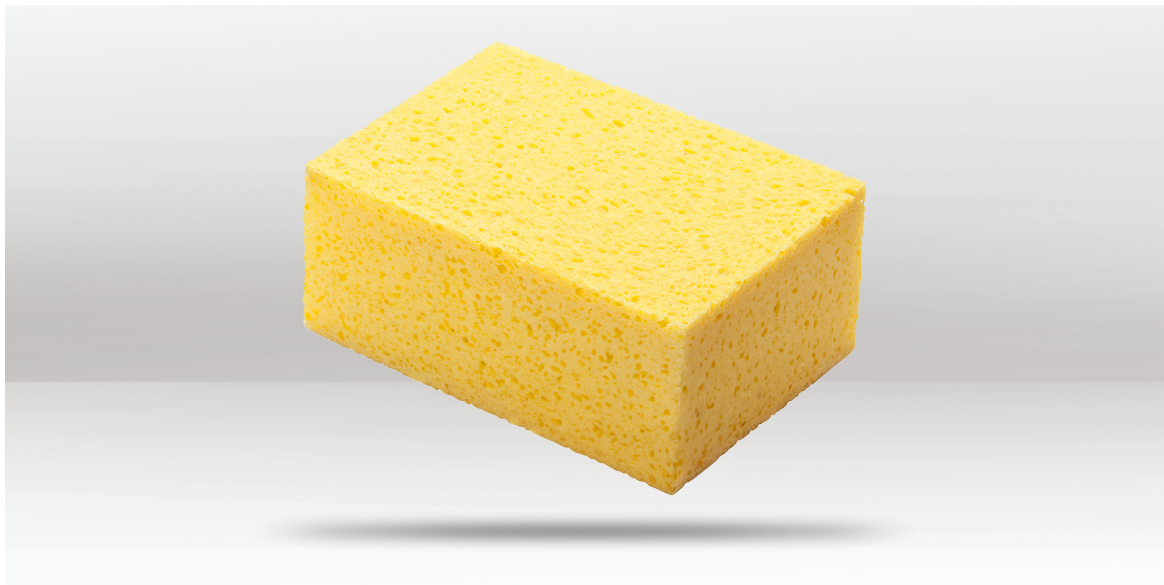

# JUMBO SPONGE

### DESCRIPTION

Introducing the Raven Jumbo Sponge, a superior cleaning solution for boat, car, home, and commercial use. Specially treated with antibacterial properties, it prevents odors and bacteria growth, ensuring a hygienic cleaning experience. With its super absorbent nature, it can hold up to 10 times its weight in water, making it ideal for various cleaning and wiping tasks. Crafted from natural cellulose, this long-lasting sponge won't scratch surfaces, making it perfect for all paint surfaces. Proudly 100% New Zealand owned, it offers unmatched quality and reliability for all your cleaning needs.