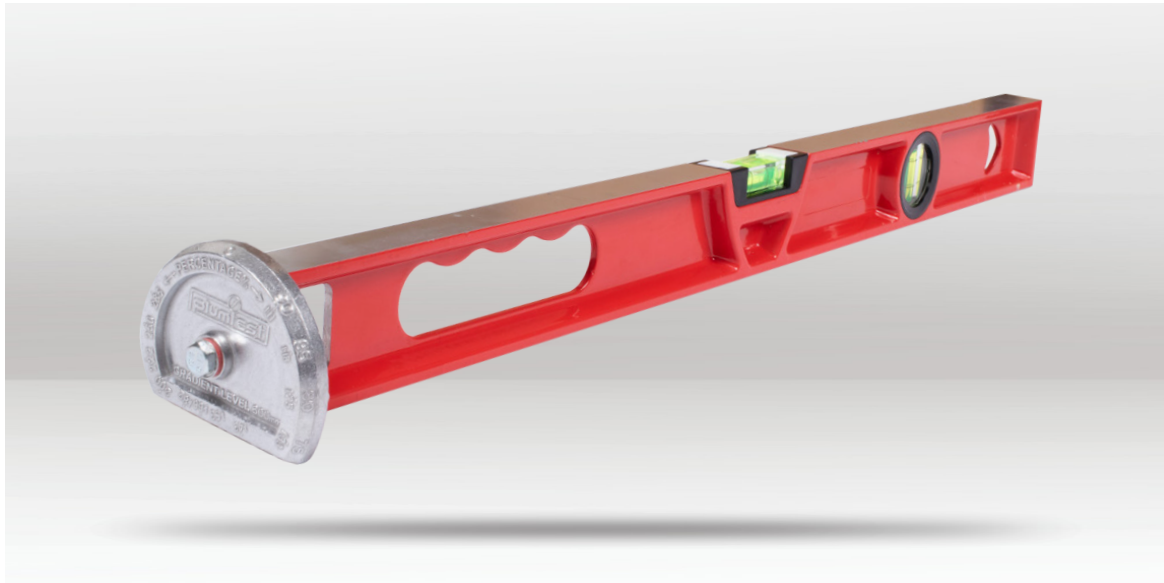

PRODUCT INFO

ADJUSTABLE GRADIENT LEVEL PT2493

DESCRIPTION

The Plumtool 600mm Adjustable Gradient Level is an indispensable tool for proficient drainers. Its versatility shines through with an adjustable feature, allowing users to effortlessly set the dial to the desired gradient. Trusted by plumbing inspectors, this tool ensures precision in drainage projects. Beyond its primary function, it serves as a reliable standard level. With a length of 600mm, it provides ample reach for various tasks. Elevate your drainage work with the Plumtool 600mm Adjustable Gradient Level, a go-to instrument for professionals seeking accuracy and efficiency.

FEATURES

- Great drainers' tool.
- Adjustable: Set dial to gradient required.
- As used by plumbing inspectors.
- Can also be used as a standard level.

BARCODE: 9348099000473

LENGTH: 600mm

WIDTH: 50mm

DEPTH: 23mm

COLOUR: Red

VIALS: 2

WEIGHT: 831g