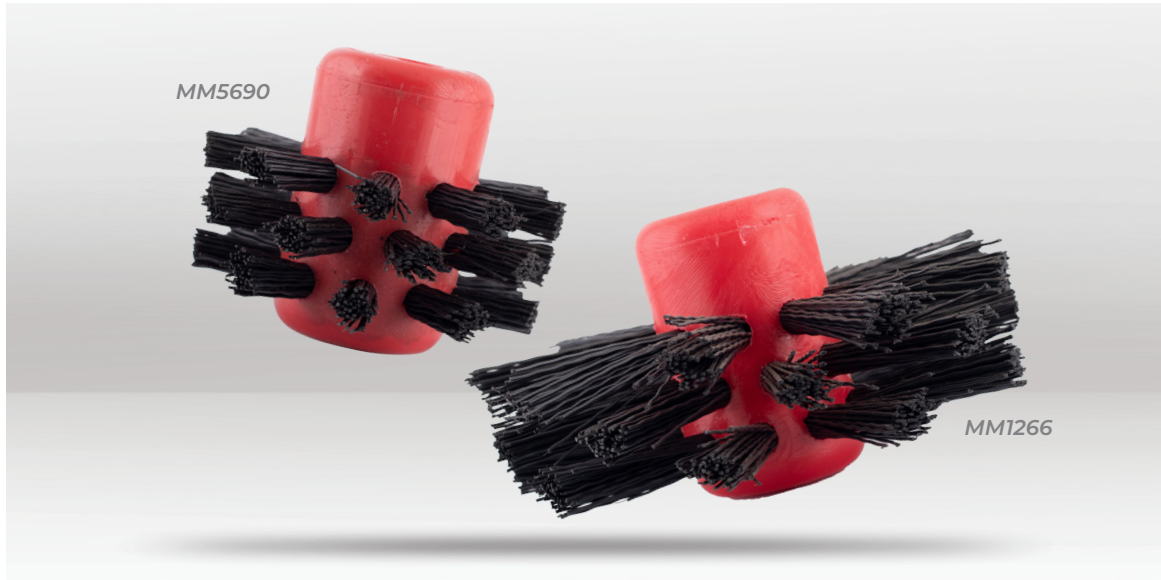

PRODUCT INFO

DRAIN CLEANING BRUSHES

MM5690 & MM1266

DESCRIPTION

These Bailey Drain Brushes have bristles made from polypropylene, making them ideal for cleaning drains, brick chimneys, flues, and coal-burning applications. These brushes have been fitted with a Lockfast joint, offering more security with the connection to the rod as the joint is secured with a locking nut. The connection can't come undone whichever way the rods are turned. For use with Bailey Blue Rods®. Brushes are available in two sizes: 100mm (MM5690) and 150mm (MM1266).

USE WITH

Bailey Blue Rods®
(MM1219, MM1222, MM1819,
MM1922)

MM5690

BARCODE: 5016729023690
DIAMETER: 100mm (4")
HEIGHT: 85mm
BRISTLE SIZE: 30mm
COLOUR: Red
MATERIAL: Polypropylene
WEIGHT: 189g

MM1266

BARCODE: 5015375014250
DIAMETER: 150mm (6")
HEIGHT: 85mm
BRISTLE SIZE: 55mm
COLOUR: Red
MATERIAL: Polypropylene
WEIGHT: 235g