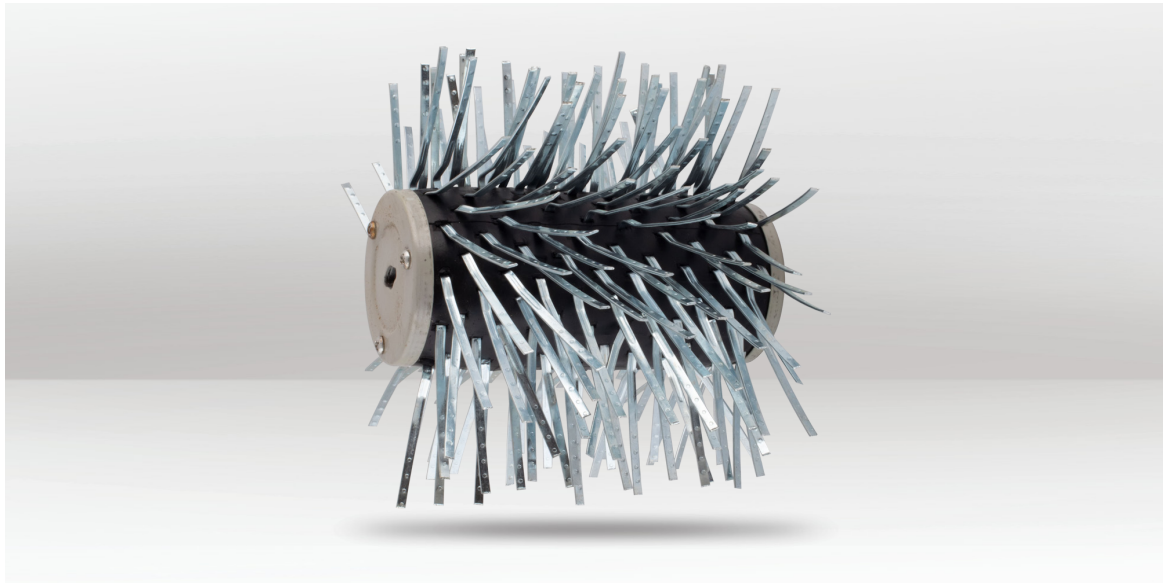

# REPLACEMENT COMB ROLLER

### DESCRIPTION

The Faithfull Replacement comb roller for the Heavy-Duty Plastic Flicker Sprayer is the perfect complement to the already impressive Faithfull Heavy-Duty Flicker. Crafted to the same high standards, this replacement roller ensures that your professional wall coating applications continue to be a breeze. Designed with durability in mind, this comb roller seamlessly fits the sprayer and guarantees a reliable performance. Whether you're applying Tyrolean or roughcast materials on interior or exterior walls, this combo is unbeatable.

### FEATURES

- Replacement comb roller for the Heavy-Duty Plastic Flicker Sprayer (FAIFLICKHD).
- Crafted for professional wall coating applications.
- Durable and reliable performance.
- Ideal for Tyrolean and roughcast materials.
- Maintains precise texturing control.